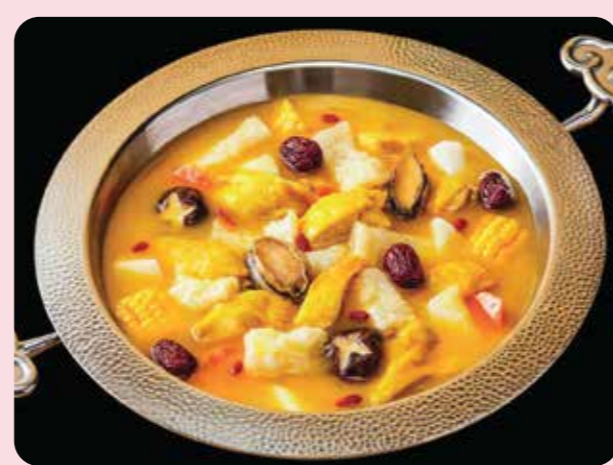

FarEastFlora.com #B1-16

Min. spend of \$60. Not valid for 99 roses, Premium Roses Collection, Wedding, Christmas Trees, Add-ons, Cakes and Seasonal Hampers/Collections.

Hi Hot Pot #B2-01

Min. spend of \$50. Set menu items excluded. Applicable for Dine-in on weekdays only (excluding PH).