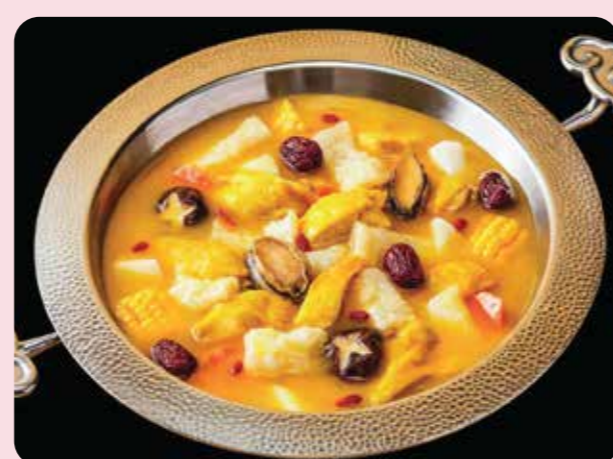

FarEastFlora.com #B1-16

Min. spend of \$60. Not valid for 99 roses, Premium Roses Collection, Wedding, Christmas Trees, Add-ons, Cakes and Seasonal Hampers/Collections.

Hi Hot Pot #B2-01

Min. spend of \$50. Set menu items excluded. Applicable for Dine-in on weekdays only (excluding PH).